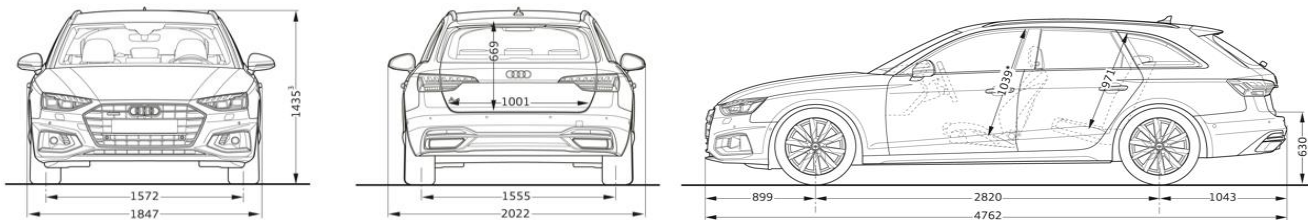

Performance

Acceleration - 0-100 km/h (sec)	6.0
Top Speed (km/h)	250

Powertrain

Engine capacity (cc)	1,984
Maximum power (kW)	180
Maximum Torque (Nm)	370
Transmission	7 speed S tronic
Drive	quattro

Fuel & Emissions

³ The figures provided are converted using official NZ Government calculator to 3P-WLTP from official manufacturer's 4P WLTP or NEDC tests in accordance with EU legislation.

Dimensions & Capacities

Number of seating positions	5
Luggage capacity in litres (Second row up / down)	495 / 1495
Towing capacity in kg (12% gradient braked)	1,700

Style	19" 5-arm Torso style
Tyre Size	245 / 35 R19
Adaptive damping control	•
Space saving spare wheel	•
Tool kit and car jack	•
Tyre pressure monitoring system	•
Suspension	Sports with damper control