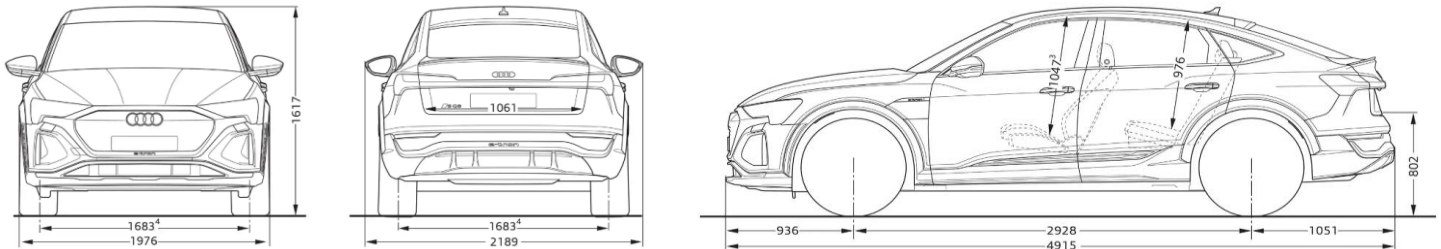

Technical Information

Performance

Acceleration - 0-100 km/h (sec)	4.5
Top Speed (km/h)	210

Powertrain

Net battery capacity in kWh	106
Maximum power (kW)	370
Maximum Torque (Nm)	973
Transmission	Planetary gearbox with single gear
Drive	quattro

³ The figures provided are converted using official NZ Government calculator to 3P-WLTP from official manufacturer's 4P WLTP or NEDC tests.

Dimensions & Capacities

Number of seating positions	5
Luggage capacity in litres (Second row up / down)	528 / 1567
Towing capacity in kg (12% gradient braked)	1,800