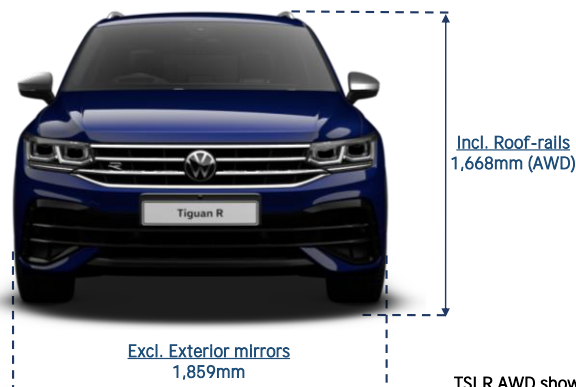

Incl. Roof-rails
1,668mm (AWD)

Excl. Exterior mirrors
1,859mm

TSI R AWD shown