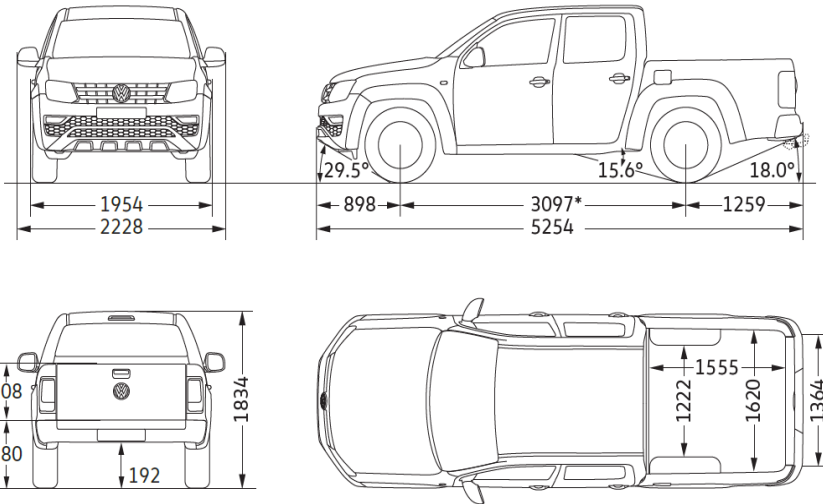

*This value applies for unladen weight. When loaded, the wheelbase is 3,090 mm.

Safety and Security		4-Cylinder Comfortline	V6 Sportline	V6 Aventura
Airbags – driver & front passenger, with front passenger airbag deactivation	4UF / 4UD	●	●	●
Airbags – side and curtain airbag for front passengers	4X3	●	●	●
Anti-spin regulation (ABS/ASR) including Off-road ABS, along with electronic differential lock (EDL)	1AT	●	●	●
ESP (Electronic Stability Program) with hill start / descent assist and trailer stabilisation	1AT	●	●	●
Anti-theft alarm system with interior monitoring, backup horn, towing protection, and all-door unlocking	7AS	●	●	●
Central locking system with radio remote control, interior release mechanism, and SAFELock	4K3	●	●	●
5 x 3-point lap and diagonal seatbelts	**	●	●	●
Dual piston disc brakes in front and drum brakes rear with EBD (electronic brake-force distribution)	2E3	●	-	-
332mm diameter disc brakes front and 300mm diameter disc brakes in the rear with EBD (electronic brake-force distribution)	2E4	-	●	●
Warning buzzer and light for driver seatbelt and front passenger seat belt not fastened	9P3	●	●	●
Cruise Control	8T1	●	●	●
Tire Pressure Monitoring System	7K3	$400	$400	$400
Park Distance Control, Front & Rear, with Rear View Camera	7X8	●	●	●

Exterior		4-Cylinder Comfortline	V6 Sportline	V6 Aventura
Skid Plate at front bumper	**	-	-	●
Black rear bumper with integrated step	2JF / OS2	●	-	-
Chrome-plated rear bumper with integrated step and chrome elements on front bumper	2JF / OS6	-	●	●
Front fog lights with cornering function	8WH	●	●	●
Bi-Xenon headlights with LED daytime running lights	ZF5	●	●	●
Light & Vision – Rain sensor, auto lights, auto dimming interior mirror, coming home and leaving home function	ZL2	●	●	●
Electrically adjustable and heated wing mirrors	6XD	●	●	-
Electrically adjustable, heated & folding wing mirrors	6XE	-	$350	●
Washer fluid level indicator	8W1	-	●	●
Front side windows in heat insulating glass and Privacy glass for rear passenger windows	QL5	●	●	●
Mud flaps, front and rear	6N2	●	●	●
LED centre high-mounted stop lamp	8R4 / 8R7	●	●	●