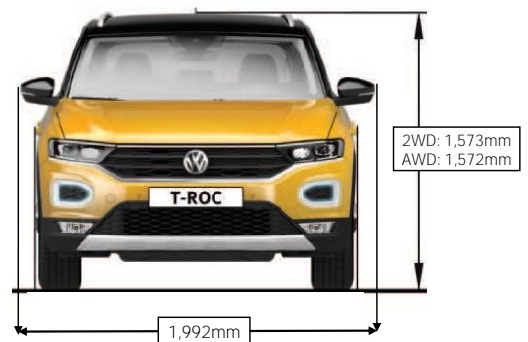

Technical Data	TSI Life DSG 2WD	TSI Style DSG 2WD	TSI R-Line DSG AWD
Engine Type	4-Cylinder inline Turbo Petrol	4-Cylinder inline Turbo Petrol	4-Cylinder inline Turbo Petrol
Fuel Type	Petrol (Minimum 95 RON)	Petrol (Minimum 95 RON)	Petrol (Minimum 95 RON)
Cubic Capacity (cc)	1,498	1,498	1,984
Maximum Power (kW) @ rpm	110kW (5,000rpm - 6,000rpm)	110kW (5,000rpm - 6,000rpm)	140kW (4,200rpm - 6,000rpm)
Maximum Torque (Nm) @ rpm	250Nm (1,500rpm - 3,500rpm)	250Nm (1,500rpm - 3,500rpm)	320Nm (1,500rpm - 4,177rpm)
Drivetrain	Front Wheel Drive	Front Wheel Drive	4MOTION All-Wheel Drive
Transmission	7 Speed DSG	7 Speed DSG	7 Speed DSG
Tare weight (kg)	1,427kg	1,427kg	1,495kg
Trailer load limit 12% gradient (Braked / Unbraked)	1,500kg / 670kg	1,500kg / 670kg	1,700kg / 740kg
Luggage Capacity (VDA) (rear seats upright, rear bench forward / rear seats folded, rear bench forward)	445L / 1,290L	445L / 1,290L	392L / 1,237L
Fuel tank capacity (L, approx.)	50L	50L	50L
Fuel consumption (L/100km) - Combined, NEDC	5.7	5.7	6.9
CO₂ emissions g/km - Combined, NEDC (3P-WLTP converted)	130 (144)	130 (144)	157 (175)
Emission standard	Euro 6 (NEDC)	Euro 6 (NEDC)	Euro 6 (NEDC)
Start/stop system with generative braking	●	●	●
5 year / 150,000 km (whichever occurs first) mechanical warranty, 5 year VW roadside assistance and 12 year anti-corrosion warranty	●	●	●
Volkswagen Care Plan - Scheduled Servicing for 3 years or up to 45,000km (whichever occurs first)	$1,295	$1,295	$1,695
Volkswagen Care Plan - Scheduled Servicing for 5 years or up to 75,000km (whichever occurs first)	$2,595	$2,595	$3,245

TSI 2WD Style DSG Shown