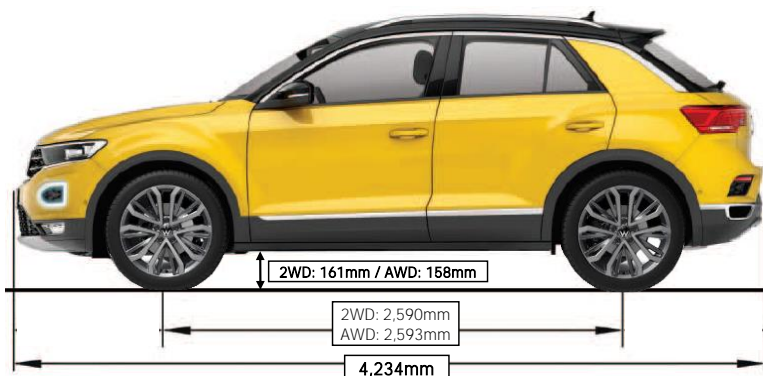

Technical Data	TSI Life DSG 2WD	TSI Style DSG 2WD	TSI R-Line DSG AWD
Engine Type	4-Cylinder inline Turbo Petrol	4-Cylinder inline Turbo Petrol	4-Cylinder inline Turbo Petrol
Fuel Type	Petrol (Minimum 95 RON)	Petrol (Minimum 95 RON)	Petrol (Minimum 95 RON)
Cubic Capacity (cc)	1,498	1,498	1,984
Maximum Power (kW) @ rpm	110kW (5,000rpm - 6,000rpm)	110kW (5,000rpm - 6,000rpm)	140kW (4,200rpm - 6,000rpm)
Maximum Torque (Nm) @ rpm	250Nm (1,500rpm - 3,500rpm)	250Nm (1,500rpm - 3,500rpm)	320Nm (1,500rpm - 4,177rpm)
Drivetrain	Front Wheel Drive	Front Wheel Drive	4MOTION All-Wheel Drive
Transmission	7 Speed DSG	7 Speed DSG	7 Speed DSG
Tare weight (kg)	1,427kg	1,427kg	1,495kg
Trailer load limit 12% gradient (Braked / Unbraked)	1,500kg / 670kg	1,500kg / 670kg	1,700kg / 740kg
Luggage Capacity (VDA) (rear seats upright, rear bench forward / rear seats folded, rear bench forward)	445L / 1,290L	445L / 1,290L	392L / 1,237L
Fuel tank capacity (L, approx.)	50L	50L	50L
Fuel consumption (L/100km) - Combined, NEDC	5.7	5.7	6.9
CO₂ emissions g/km - Combined, NEDC (3P-WLTP converted)	130 (144)	130 (144)	157 (175)
Emission standard	Euro 6 (NEDC)	Euro 6 (NEDC)	Euro 6 (NEDC)
Start/stop system with generative braking	●	●	●
5 year / 150,000 km (whichever occurs first) mechanical warranty, 5 year VW roadside assistance and 12 year anti-corrosion warranty	●	●	●
Volkswagen Care Plan - Scheduled Servicing for 3 years or up to 45,000km (whichever occurs first)	$1,295	$1,295	$1,695
Volkswagen Care Plan - Scheduled Servicing for 5 years or up to 75,000km (whichever occurs first)	$2,595	$2,595	$3,245

TSI 2WD Style DSG Shown