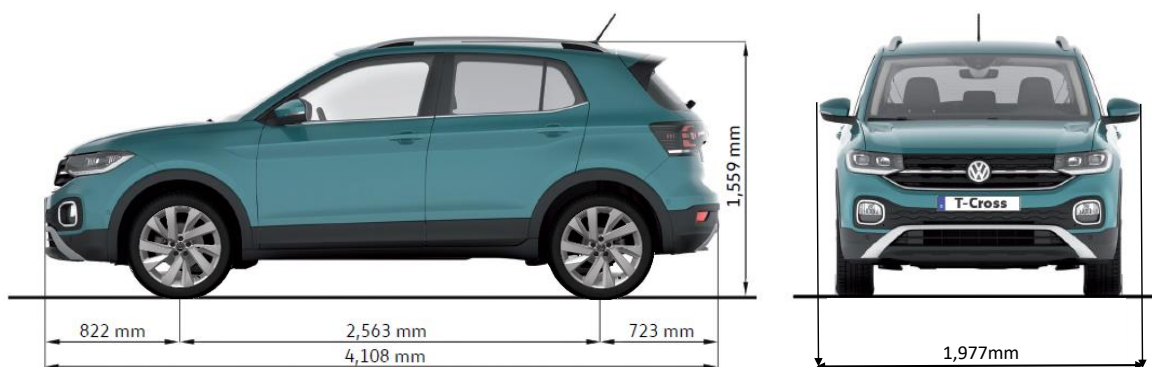

Technical Data	TSI Life DSG	TSI Style DSG	TSI R-Line DSG
Engine Type	3-Cylinder inline Turbo Petrol	3-Cylinder inline Turbo Petrol	4-Cylinder inline Turbo Petrol
Fuel Type	Petrol (Minimum 95 RON)	Petrol (Minimum 95 RON)	Petrol (Minimum 95 RON)
Cubic Capacity (cc)	999	999	1,498
Maximum Power (kW) @ rpm	85kW (5,000 - 5,500 rpm)	85kW (5,000 - 5,500 rpm)	110kW (5,000 - 6,000 rpm)
Maximum Torque (Nm) @ rpm	200Nm (2,000 - 3,500 rpm)	200Nm (2,000 - 3,500 rpm)	250Nm (1,500 - 3,500 rpm)
Drivetrain	Front Wheel Drive	Front Wheel Drive	Front Wheel Drive
Transmission	7 Speed DSG	7 Speed DSG	7 Speed DSG
Tare weight (kg)	1,324	1,324	1,355
Trailer load limit 12% gradient (Braked / Unbraked)	1,100kg / 630kg	1,100kg / 630kg	1,200kg / 660kg
Luggage Capacity (VDA) (rear seats upright, rear bench forward / rear seats folded, rear bench forward)	455L / 1,281L	455L / 1,281L	455L / 1,281L
Fuel tank capacity (L, approx.)	40	40	40
Fuel consumption (L/100km) - Combined, NEDC	5.4	5.4	5.5
CO₂ emissions g/km - Combined, NEDC (3P-WLTP converted)	123 (137)	123 (137)	127 (141)
Emission standard	Euro 6 (NEDC)	Euro 6 (NEDC)	Euro 6 (NEDC)
Start/stop system with generative braking	●	●	●
5 year / 150,000 km (whichever occurs first) mechanical warranty, 5 year VW roadside assistance and 12 year anti-corrosion warranty	●	●	●
Volkswagen Care Plan - Scheduled Servicing for 3 years or up to 45,000km (whichever occurs first)	$1,345	$1,345	$1,345
Volkswagen Care Plan - Scheduled Servicing for 5 years or up to 75,000km (whichever occurs first)	$2,595	$2,595	$2,595

TSI Style DSG shown