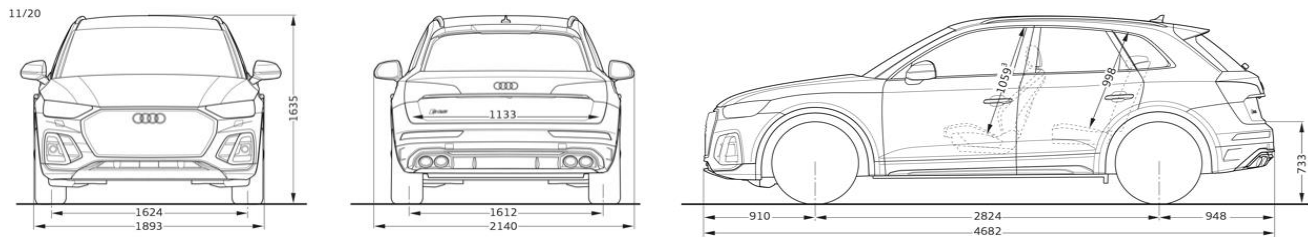

³ The figures provided are converted using official NZ Government calculator to 3P-WLTP from official manufacturer's 4P WLTP or NEDC tests in accordance with EU legislation.

Dimensions & Capacities

Number of seating positions	5
Luggage capacity in litres (Second row up / down)	510 / 1510
Towing capacity in kg (12% gradient braked)	2,400