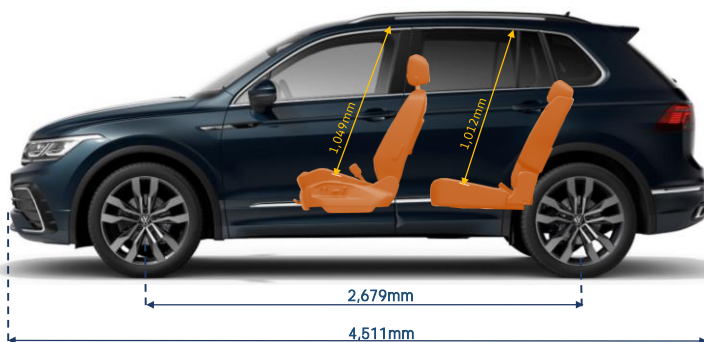

Technical Data	TSI Life 2WD	TSI R-Line 2WD	TSI Style 4WD	TSI R-Line 4WD
Engine Type	4-Cylinder inline Turbo Petrol	4-Cylinder inline Turbo Petrol	4-Cylinder inline Turbo Petrol	4-Cylinder inline Turbo Petrol
Fuel Type	Petrol (Minimum 95 RON)	Petrol (Minimum 95 RON)	Petrol (Minimum 95 RON)	Petrol (Minimum 95 RON)
Cubic Capacity (cc)	1,395	1,395	1,984	1,984
Maximum Power (kW) @ rpm	110kW (5,000-6,000)	110kW (5,000-6,000)	132kW (3,940-6,000)	162kW (4,500-6,200)
Maximum Torque (Nm) @ rpm	250Nm (1,500-3,500)	250Nm (1,500-3,500)	320Nm (1,500-3,940)	350Nm (1,500 - 4,400)
Drivetrain	Front Wheel Drive	Front Wheel Drive	4MOTION All Wheel Drive	4MOTION All Wheel Drive
Transmission	6 Speed DSG with sport mode and Tiptronic function	6 Speed DSG with sport mode and Tiptronic function	7 Speed DSG with sport mode and Tiptronic function	7 Speed DSG with sport mode and Tiptronic function
Tare weight (kg)	1,411 kg	1,411 kg	1,581 kg	1,588 kg
Maximum towing capacity (Braked / Unbraked)	1,800 kg / 750 kg	1,800 kg / 750 kg	2,100 kg / 750 kg	2,100 kg / 750 kg
Maximum downball weight	100 kg	100 kg	100 kg	100 kg
Fuel tank capacity (L, approx.)	63L	63L	63L	63L
Fuel consumption (L/100km) (Combined)	7.6	7.6	8.6	8.3
CO₂ emissions g/km (Combined)	172	172	195	189
Start/stop system with generative braking	-	-	-	●
Luggage capacity (L) (Rear seats up, rear bench forward / Rear seats folded)	615 / 1,655	615 / 1,655	615 / 1,655	615 / 1,655
Ground clearance (mm)	191 mm	191 mm	201 mm	201 mm
5 year / 150,000 km (whichever occurs first) mechanical warranty, 5 year VW roadside assistance and 12 year anti-corrosion warranty	●	●	●	●
Volkswagen Care Plan - Scheduled Servicing for 3 years or up to 45,000km (whichever occurs first)	TBC	TBC	TBC	TBC
Volkswagen Care Plan - Scheduled Servicing for 5 years or up to 75,000km (whichever occurs first)	TBC	TBC	TBC	TBC

TSI R-Line 4WD shown