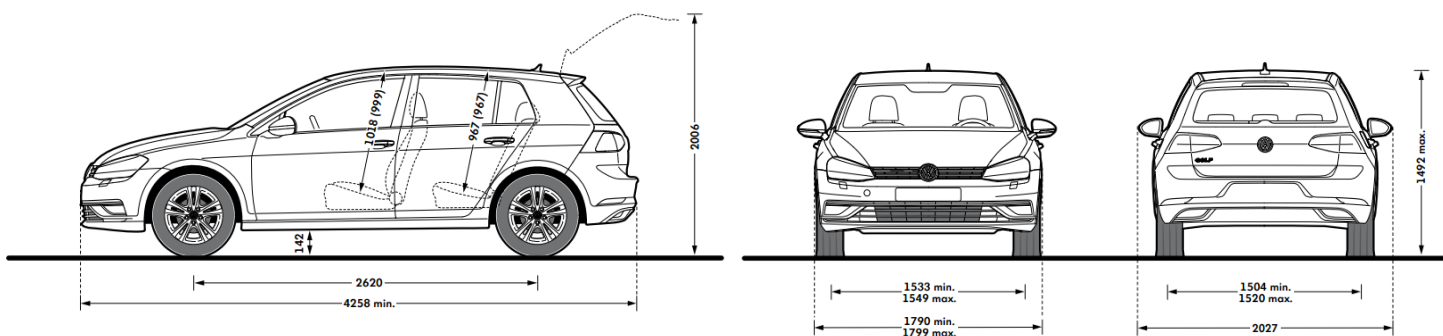

Technical data

	TSI Comfortline Manual	TSI Comfortline DSG	TSI Highline DSG	TSI R-Line DSG
Engine Type	Petrol Turbo	Petrol Turbo	Petrol Turbo	Petrol Turbo
Cubic Capacity (cm³)	1395	1395	1395	1395
Power (kW) @rpm	92 (5000-6000)	92 (5000-6000)	110 (5000-6000)	110 (5000-6000)
Torque (Nm) @rpm	200 (1400-4000)	200 (1400-4000)	250 (1500-3500)	250 (1500-3500)
Drive train	Front	Front	Front	Front
Transmission	6 speed Man.	7 speed DSG	7 speed DSG	7 speed DSG
Unladen weight (kg)	1171	1216	1227	1227
Trailer load limit 12% gradient (Braked / Unbraked)	1400 / 610	1400 / 620	1500 / 640	1500 / 640
Fuel tank capacity (L, approx)	50	50	50	50
Acceleration 0-100 km/h (sec)	9.1	9.1	8.2	8.2
Top speed (km/h)	204	204	216	216
Fuel consumption L/100km (Combined)	5.7	5.5	5.4	5.4
BlueMotion Technology Package - Automatic start/stop system with regenerative braking (7L6)	●	●	●	●
3 year/ unlimited km mechanical warranty, 12 year anti-corrosion warranty and 3 year VW roadside assistance	●	●	●	●
Volkswagen Scheduled Service Plan for 3 years or up to 45,000km (whichever occurs first). Please refer to your authorised Volkswagen Dealer for further information.	$1,200	$1,200	$1,200	$1,200