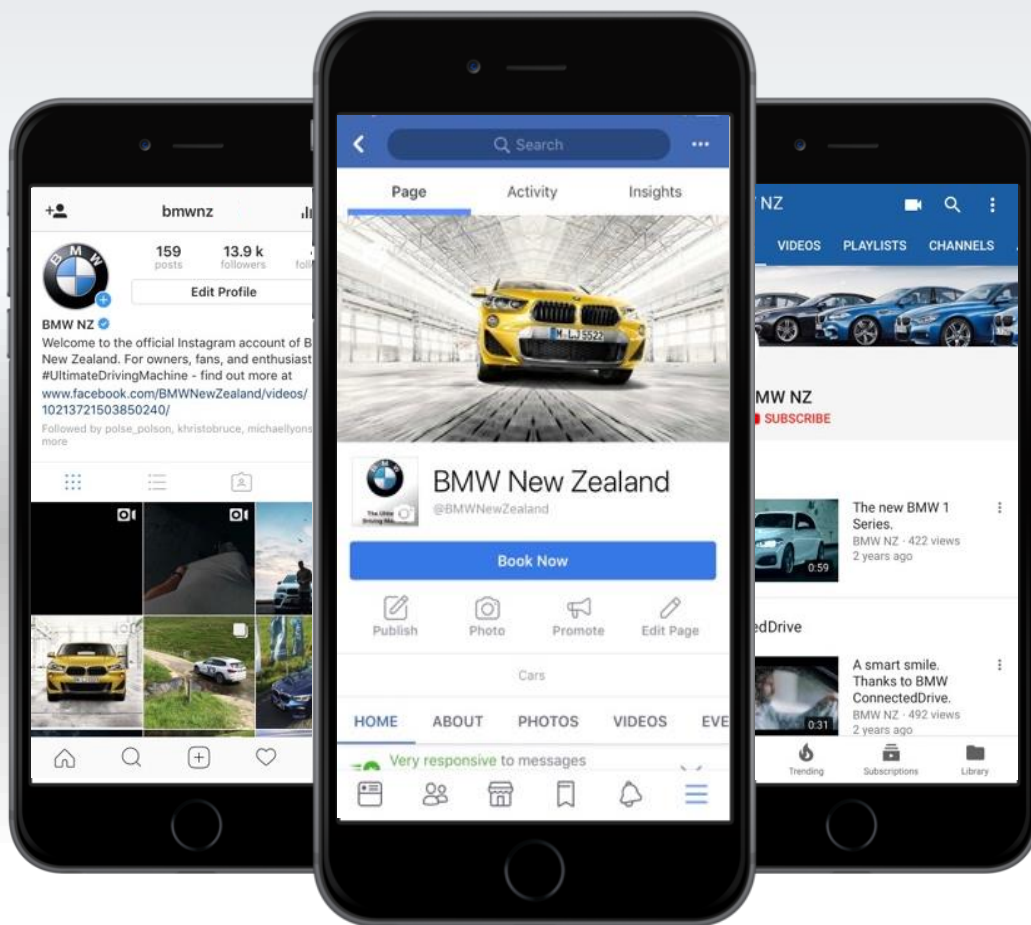

The Ultimate Driving Machine

IMMERSE YOURSELF IN THE WORLD OF BMW.

Keeping up with the Ultimate Driving Machine has never been easier. Connect with us online and stay up to date with the latest from BMW.

www.bmw.co.nz

www.facebook.com/BMWNewZealand

www.instagram.com/BMWnz

www.youtube.com/NZBMW