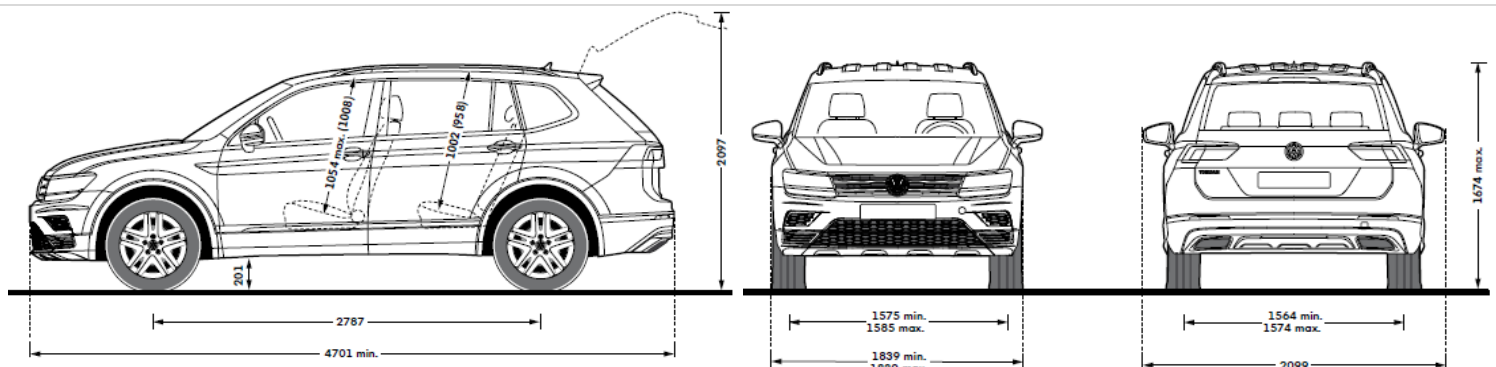

Headroom figures in brackets ( ) refer specifically to the optional Panoramic sunroof package.