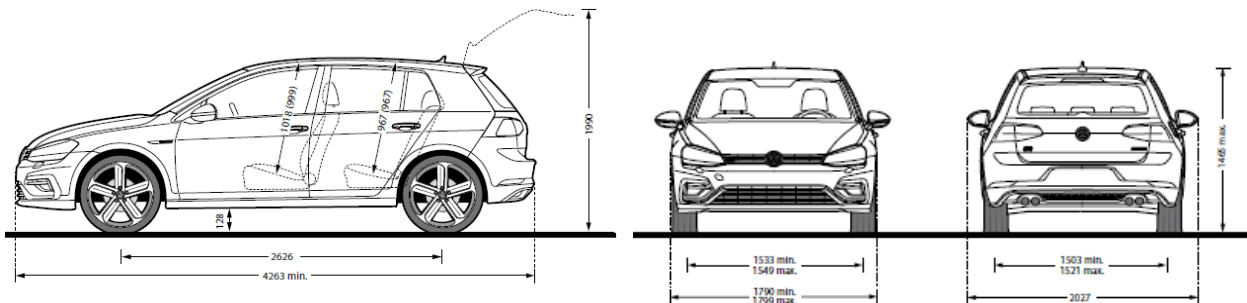

**Maximum Retail Price (MRP) does not include on-road costs. Fuel consumption tested in accordance with EC directive 80/1268/EC. Consumption measured on European specification cars. Specifications are as planned at January 2020 for Model Year 2020 and subject to change without notice or obligation. ‡The arrival schedule is subject to change without notice.

Key: ● (Standard) - (Not available) ☐