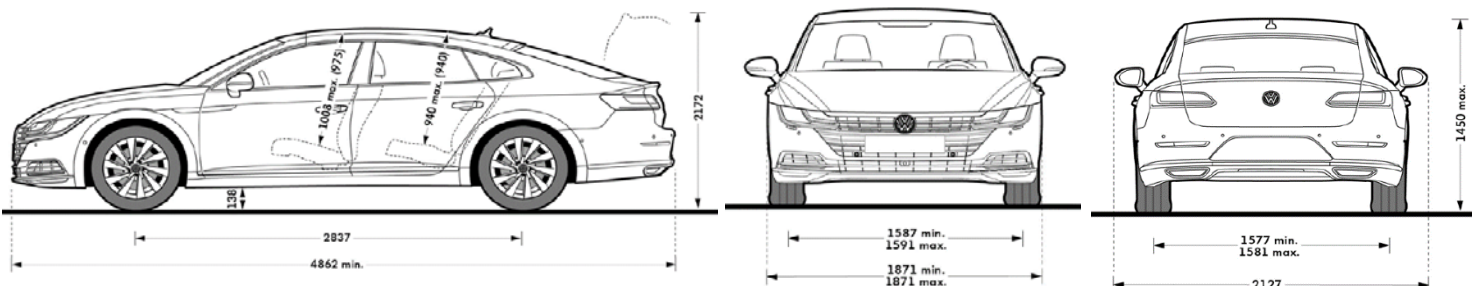

Safety

Progressive steering system (1N7)	●
Electronic Stability Programme (ESP) (1AS)	●
Electronic differential lock XDS (1Y3)	●
Driver and passenger front airbags, curtain airbags and side airbags for outer rear seats (PAH)	●
Drivers knee airbag	●
Electronic parking brake with Auto Hold (UH2)	●
Hill Start Assist (UG6)	●
Flat tyre pressure indicator (7K9)	●
ISOFIX mounting points on outer two rear seats for child seats (3A0)	●
Anti-theft alarm system (7AL)	●
Pedestrian Monitoring with Active Bonnet (VL4)	●
'Rest Assist' driver fatigue detection (EM1)	●
Proactive occupant protection system (7W2)	●
Adaptive Cruise Control ACC with Emergency Assist 2.0 and Traffic Jam Assist (8T8/P3F)	●
Forward Collision Warning "Front Assist" incl. City Emergency Brake (VL4/6K3)	●
Lane Assist and Side Assist Plus with rear traffic alert (79D)	●