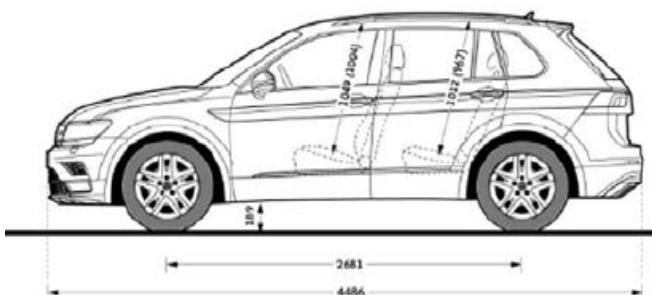

● (Standard) - (Not available)

Luggage compartment volume (L) (with backrest folded) ** 615 / 1,655

*Unladen weight: empty weight with a 68kg driver, 7kg luggage, fuel tank filled by 90%

**615L luggage capacity is measured up to the rear bench seat, with back row of seats slid forward