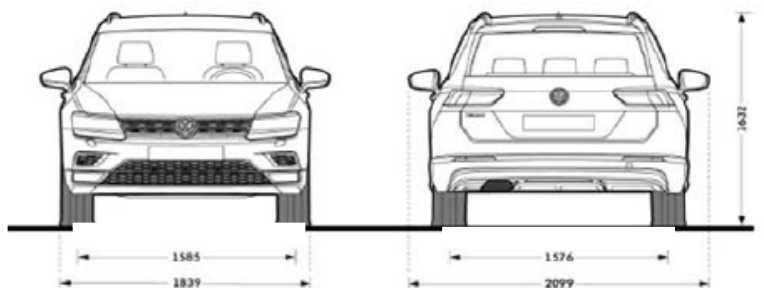

Height (mm) 2WD (1,632) 4WD (1,643)

Ramp angle (°) 2WD (16°) 4WD (15.9°) 4WD R-Line (15.5°)
Approach angle (°) 2WD (14.5°) 4WD (14.9°) 4WD R-Line (16.5°)

Specifications are subject to change without notice. Maximum Retail Price (MRP) does not include on-road costs. Fuel consumption tested in accordance with EC directive 80/1268/EC. Consumption measured on European specification cars.