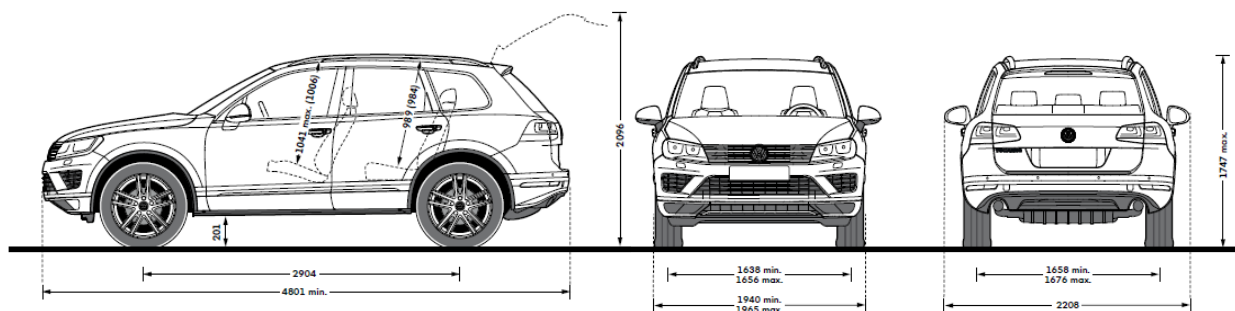

Luggage compartment with rear seat bench in furthest back position / rear seat bench in most forward position volume (L) (with backrest folded)
580 / 697 (1642)

Specifications are subject to change without notice. Maximum Retail Price (MRP) does not include on-road costs. Fuel consumption tested in accordance with EC directive 80/1268/EC. Consumption and weights measured on European specification cars.