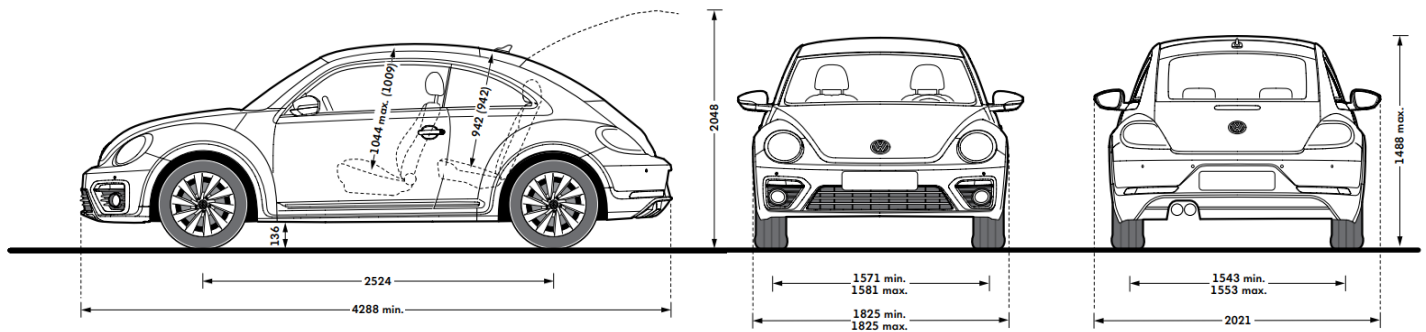

Specifications are subject to change without notice. **Maximum Retail Price (MRP) does not include on-road costs. Fuel consumption tested in accordance with EC directive 80/1268/EC. Technical data and Consumption measured on European specification cars. Image shown with International specifications.

Key: ● (Standard)