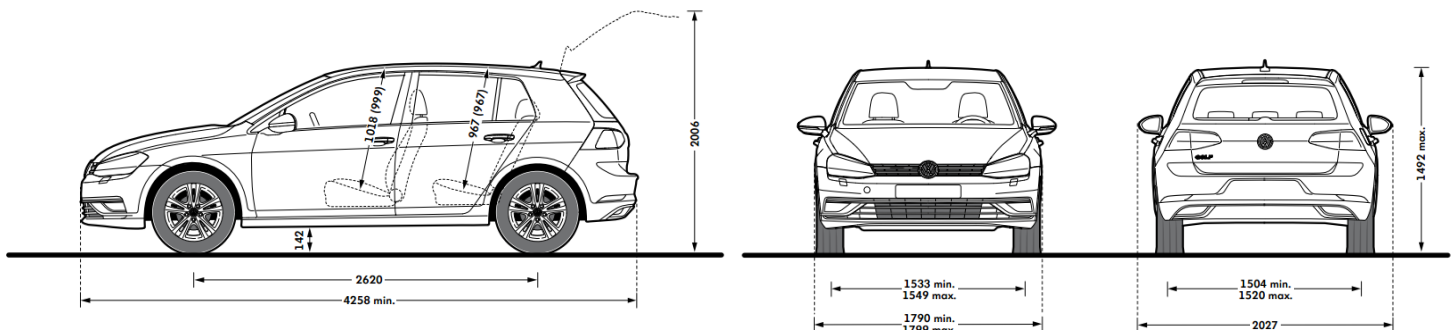

Technical data

Engine Type	Petrol Turbo	Petrol Turbo	Petrol Turbo	Petrol Turbo	Diesel Turbo
Cubic Capacity (cm³)	1395	1395	1395	1395	1968
Power (kW) @rpm	92 (5000-6000)	92 (5000-6000)	110 (5000-6000)	110 (5000-6000)	110 (3500-4000)
Torque (Nm) @rpm	200 (1400-4000)	200 (1400-4000)	250 (1500-3500)	250 (1500-3500)	340 (1750-3000)
Drive train	Front	Front	Front	Front	Front
Transmission	6 speed Man.	7 speed DSG	7 speed DSG	7 speed DSG	7 speed DSG
Unladen weight (kg)	1171	1216	1227	1227	1338
Trailer load limit 12% gradient (Braked / Unbraked)	1400 / 610	1400 / 620	1500 / 640	1500 / 640	1600 / 680
Fuel tank capacity (L, approx)	50	50	50	50	50
Acceleration 0-100 km/h (sec)	9.1	9.1	8.2	8.2	8.6
Top speed (km/h)	204	204	216	216	214
Fuel consumption L/100km (Combined)	5.7	5.5	5.4	5.4	4.9
BlueMotion Technology Package - Automatic start/stop system with regenerative braking (7L6)	●	●	●	●	●
3 year/ unlimited km mechanical warranty, 12 year anti-corrosion warranty and 3 year VW roadside assistance Volkswagen Scheduled Service Plan for 3 years or up to 45,000km (whichever occurs first). Please refer to your authorised Volkswagen Dealer for further information.	●	●	●	●	●
	$1,200	$1,200	$1,200	$1,200	$1,200