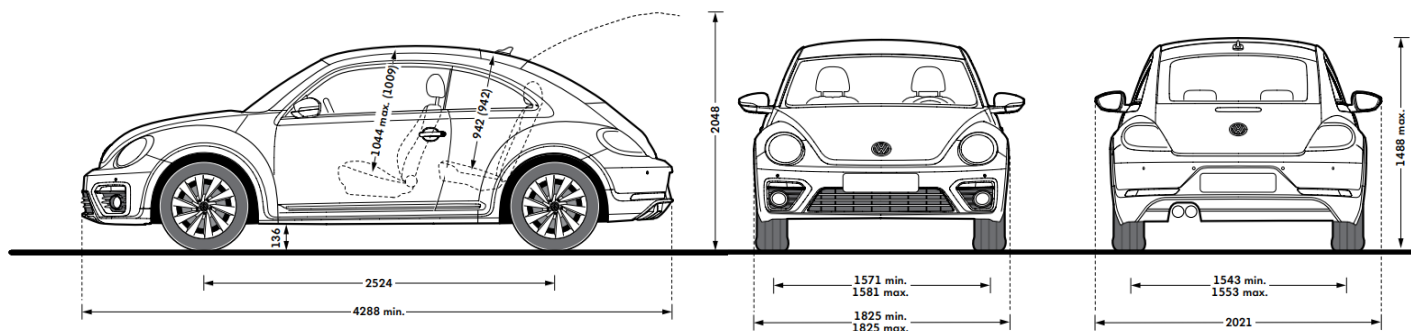

Specifications are subject to change without notice. Retail price does not include on-road costs. Fuel consumption tested in accordance with EC directive 80/1268/EC. Technical data and Consumption measured on European specification cars.

Key: ● (Standard)