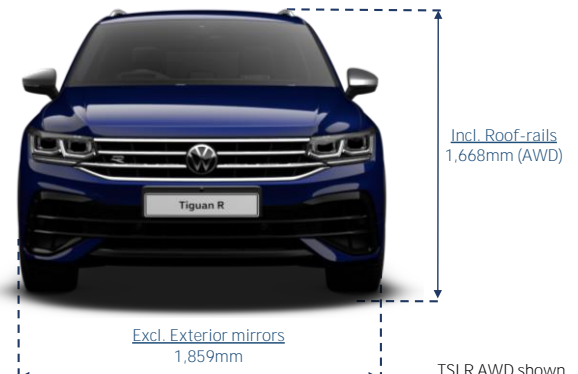

Technical Data	R AWD	R AWD 1st Edition
Engine Type	4-Cylinder inline Turbo	4-Cylinder inline Turbo
Fuel Type	Petrol (Minimum 98 RON)	Petrol (Minimum 98 RON)
Cubic Capacity (cc)	1,984	1,984
Maximum Power (kW) @ rpm	235kW (5,600 - 6,500 rpm)	235kW (5,600 - 6,500 rpm)
Maximum Torque (Nm) @ rpm	400Nm (2,000 - 5,600 rpm)	400Nm (2,000 - 5,600 rpm)
Drivetrain	4MOTION - All Wheel Drive with 'R' Torque Vectoring	4MOTION - All Wheel Drive with 'R' Torque Vectoring
Transmission	7 Speed DSG (with Launch Control)	7 Speed DSG (with Launch Control)
Tare weight (kg)	1,708 kg	1,708 kg
Maximum towing capacity (Braked / Unbraked)	2,200 kg / 750 kg	2,200 kg / 750 kg
Maximum downball weight	100 kg	100 kg
Fuel tank capacity (L, approx.)	63L	63L
Combined Fuel consumption (L/100km), 3P-WLTP converted§	9.7	9.7
Combined CO₂ emissions (g/km), 3P-WLTP converted§	220	220
Emission standard	Euro 6 (NEDC)	Euro 6 (NEDC)
Start/stop system with generative braking	●	●
Luggage capacity(L) (Rear seats up, rear bench forward / Rear seats folded)	615 / 1,655 (TBC)	615 / 1,655 (TBC)
Ground clearance (mm)	TBC	TBC
5 year / 150,000 km (whichever occurs first) mechanical warranty, 5 year VW roadside assistance and 12 year anti-corrosion warranty	●	●
Volkswagen Service Plan - Scheduled Servicing for 3 years or up to 45,000km (whichever occurs first)	$1,645	$1,645
Volkswagen Service Plan - Scheduled Servicing for 5 years or up to 75,000km (whichever occurs first)	$3,445	$3,445