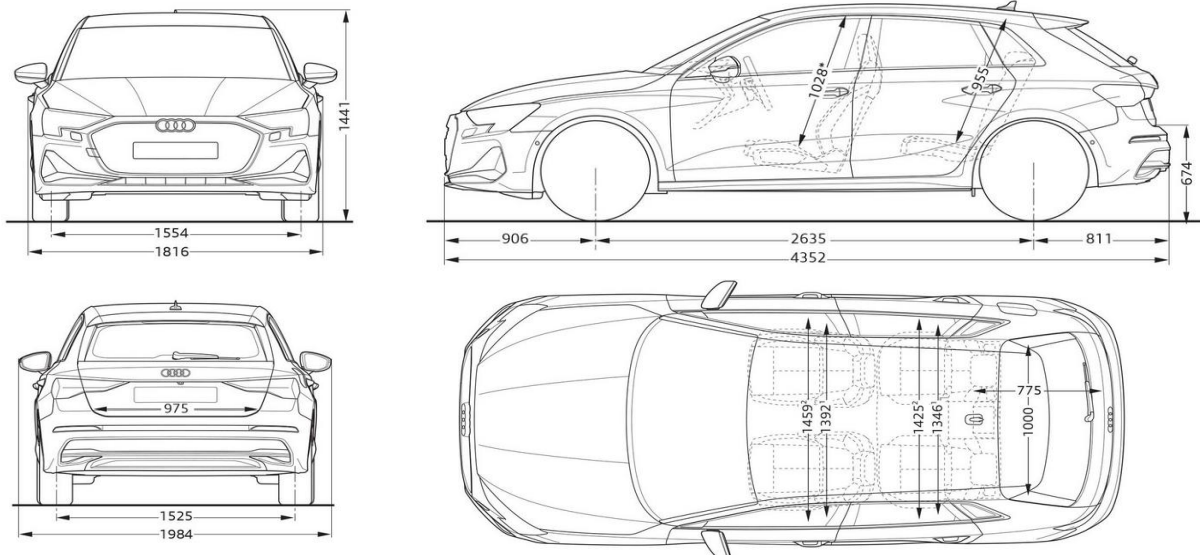

Audi A3 Sportback

MY25 Specifications

	35 TFSI	S3 TFSI
Model Code	8YFCYG2025	8YFS5Y2025
Maximum Retail Price (MRP) ¹	$71,990	$103,990

¹ Prices are maximum retail including 15% GST. Maximum Retail Price does not include additional on road costs.

Technical Information

Powertrain

Engine displacement in cc	1,498	1,984
Max. power output in kW	110	245
Max. torque in Nm	250	420
Transmission type	7-speed	7-speed
Drive type	Front-wheel	quattro
Acceleration - 0-100 km/h in seconds	8.1	4.7
Top speed in km/h	226	250

Fuel & Emissions

Fuel type	Petrol	Petrol
Fuel consumption l/100km ^{2,3}	5.4	8.6
CO2 emissions g/km ^{2,3}	124	197
Emissions standard	EUR6E	EUR6E

² The official fuel consumption, emissions, and EV range figures determined by the WLTP test should be used as a guide only, or for vehicle to vehicle comparison. Actual results may vary due to factors such as driving or environmental conditions.

³ The figures provided are converted using official NZ Government calculator to 3P-WLTP from official manufacturer's 4P WLTP or NEDC tests in accordance with EU legislation.

Dimensions & Capacities